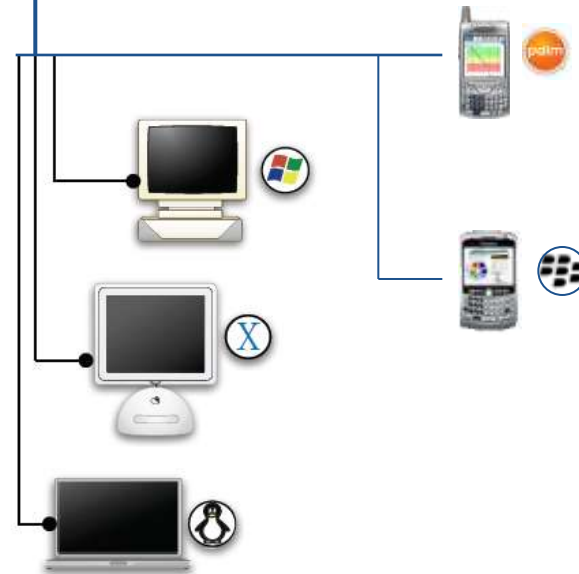

Secure, Role-based Access

Viewers see only the dashboards you want them to see. CenterView supports single-sign on and integration with your user authentication system.

Data from any source

Database

Excel Tables

BI Tools

Applications

Data Warehouse

Public Web
Private Web

Data and platform Independence

CenterView Server

- Written in Java
- Windows, Linux, Unix, or Mac servers
- Output in XML
- Minimal hardware requirements

CenterView Dashboards

- Any Browser
- Windows, Linux, Unix, Handheld, or Mac
- Secure access
- Automatic updates

Unlimited drilldowns

- Start with summarized information
- Drill down into different dimensions or more detail

Corda Mobile Server

Enhances the CenterView experience for mobile users

Makes creating and deploying KPIs to mobile devices fast and easy

Supports new devices, including the Apple iPhone and iPod Touch

Corda Mobile is now available on the iTunes App Store!