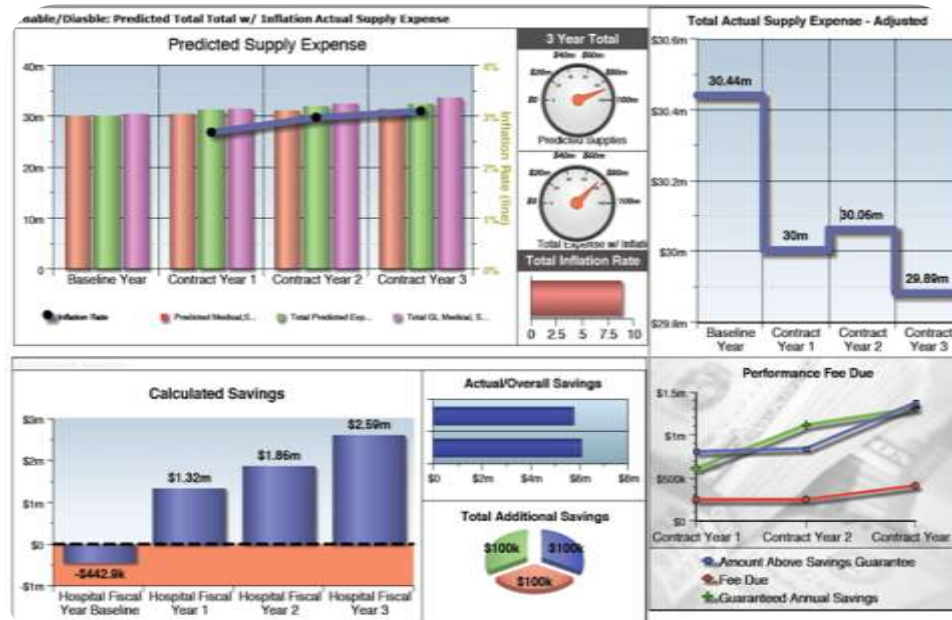

Secure, Role-based Access

Viewers see only the dashboards you want them to see. CenterView supports single-sign on and integration with your user authentication system.

Data from any source

Database

Excel Tables

BI Tools

Applications

Data Warehouse

Public Web
Private Web

Data and platform Independence

CenterView Server

- Written in Java
- Windows, Linux, Unix, or Mac servers
- Output in XML
- Minimal hardware requirements

CenterView Dashboards

- Any Browser
- Windows, Linux, Unix, Handheld, or Mac
- Secure access
- Automatic updates

Unlimited drilldowns

- Start with summarized information
- Drill down into different dimensions or more detail