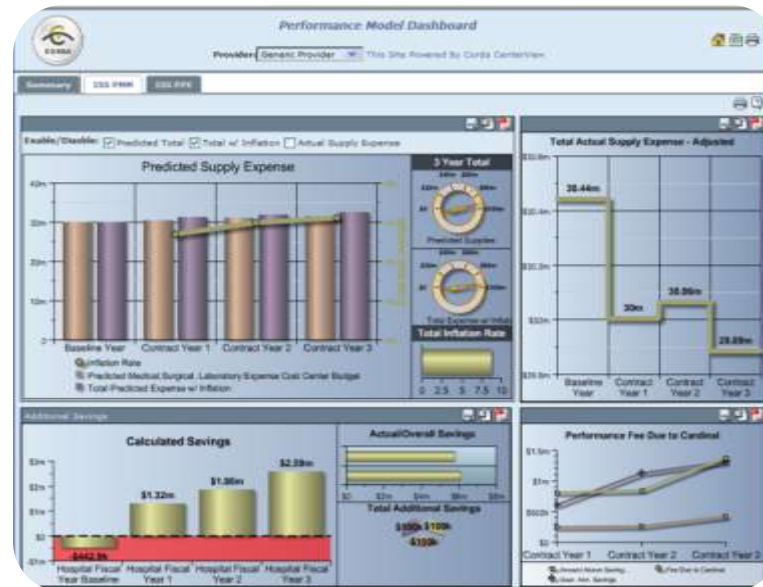

CenterView[©]

Advanced Data Visualisation

A picture paints a 1000 words

With visualizations, the brain can store an entire object made up of many properties as a single chunk of memory... **so complex data become easy to grasp**

Web-based visualizations enable **user interaction**, allowing further data intimacy.

Source: Stephen Few, Perceptual Edge

CenterView is a powerful platform

Data and Platform Independent

Connect to any data source. Dashboards are viewed on any computer or device that has a web browser, including mobile devices.

Rapid Development

Developing and deploying a dashboard is fast and easy with CenterView's wizards, drag and drop builder, smart themes and our intuitive design interface.

Infinite Flexibility

Create designs that fit the data and your needs. If you can imagine it, you can create it with CenterView.

Stunning Look and Feel

CenterView uses Ajax technology, delivering powerful visualizations, fast deployment and crisp data delivery at the right time.

Unlimited Drill-downs

Start at 10,000 feet with a high-level dashboard view and quickly drill down as deeply as needed to see the root causes behind the data.